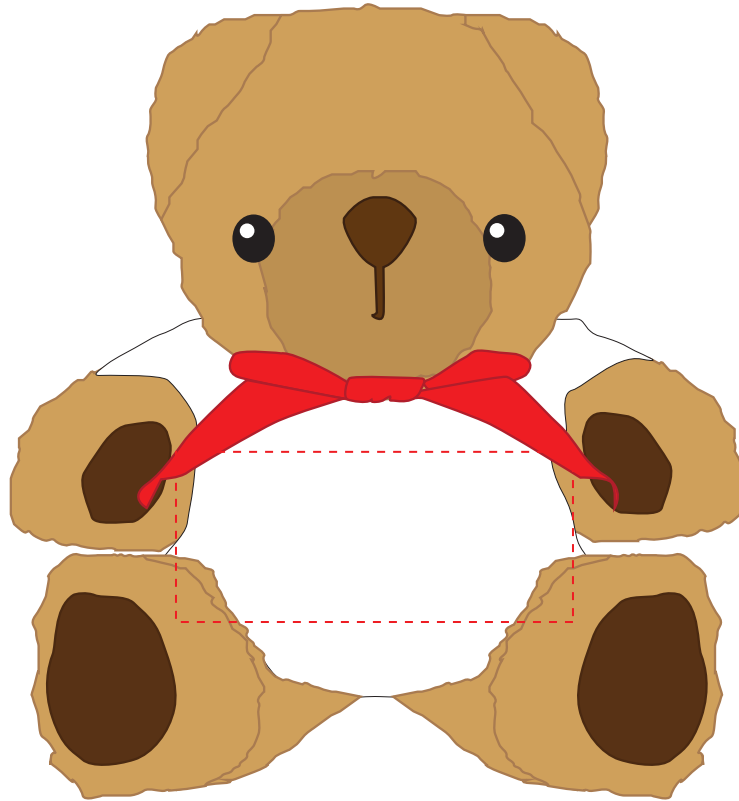

Your Ref:	Quantity:	Product Code: TB0005
Our Ref:	Version: 1	Product Colour: BROWN

PRINTING CONCERNS:**PRODUCT INFO:**

We stock this item in the following colours

**PANTONE REFERENCE(S)**

Full Colour Printing

ARTWORK SCALE 75%

ARTWORK SCALE 100%

Max print area: 70mm x 30mm

Product Image for visualisation
- colours may vary

The dashed line is to demonstrate print area and will not appear on your printed item

PLEASE NOTE: